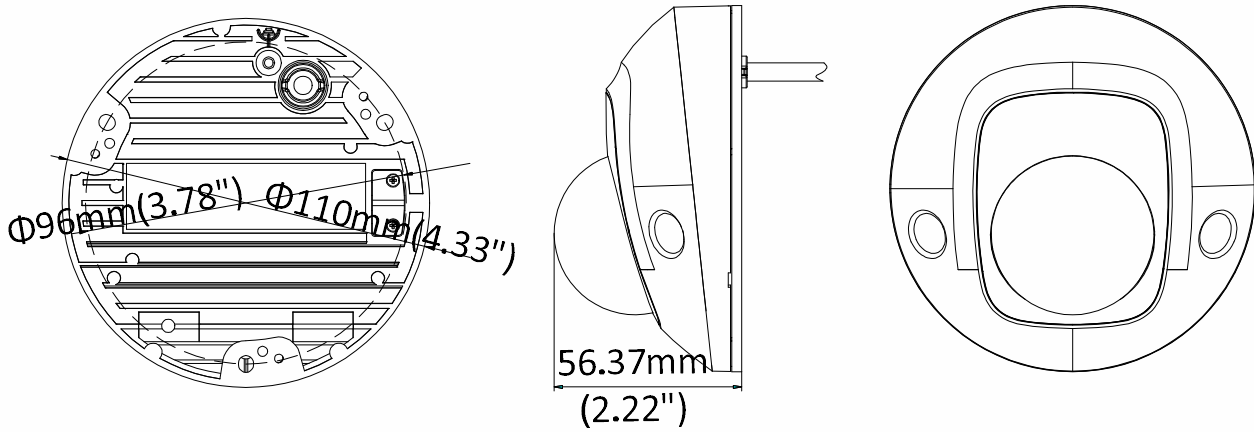

Material	Front cover: plastic , Bottom base: metal
Dimensions	Φ110 mm × 56.4 mm (Φ4.33" × 2.22")
Weight	Camera: Approx. 400 g (0.88 lb.)

Available Models:

DS-2CD3525G0-IS (2.8/4/6 mm)

Dimensions

Accessories